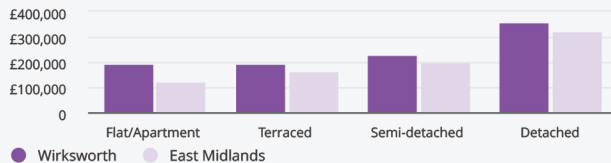

Average prices over last 12 months

Source: Dataloft, Land Registry