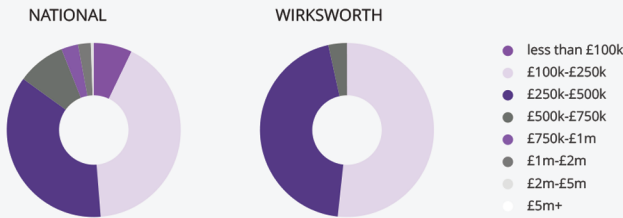

Transactions by price band over the last 12 months